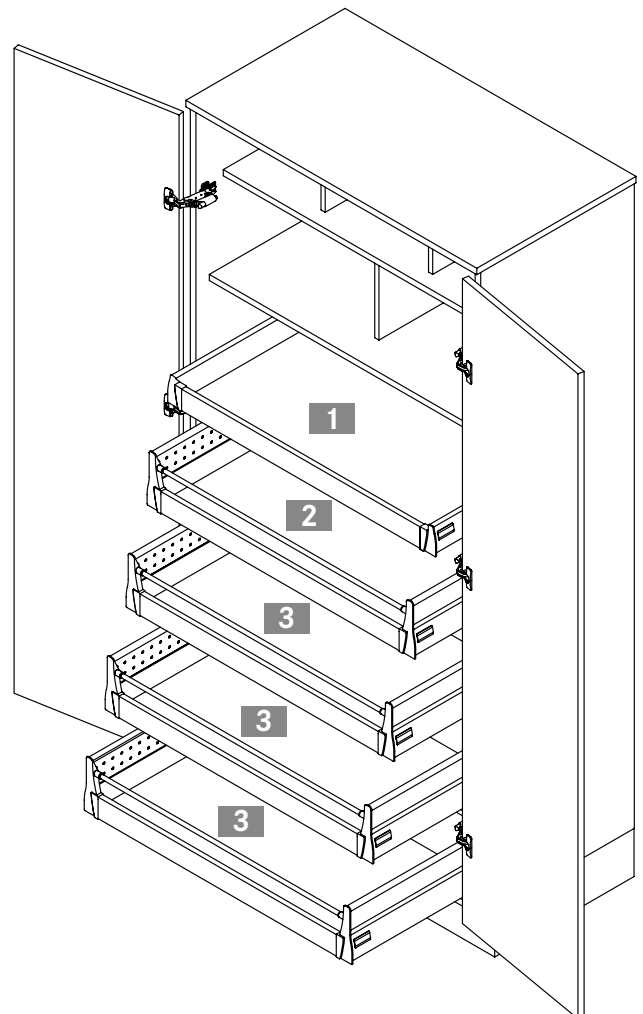

CROCKERY PULL-OUT CABINET

Application example consists of:

- 1 Inset drawer, DWD XP 40 kg
- 2 Inset pull-out with railing and Duowing, DWD XP 40 kg
- 3 Inset pull-out with railing and Duowing, DWD XP 60 kg

Recommended cabinet widths 800 - 1000 mm

3

NOTE

We recommend:

Tiomos 170° wide-angle hinge with integrated Soft-close or Nexis Click-on 170° wide-angle hinge

- Soft-close compatible
- Zero protrusion

DWD XP inset drawer H95	542
DWD XP inset pull-out drawer H95 rd. railing	548

DWD XP full extension drawer 40/60 kg	580
DWD XP Tipmatic Plus	582

Installation technology	757
-------------------------	-----

- The flexible and elegant solution for pull-out larders
- Top performance through freely moving inset drawers and pull-outs
- Optimal access to contents
- Can be complemented with all add-on systems
- Can be complemented with the modern Magic Optima dividing system ensuring items stay in their place

NOTES

1 + **3** + **5** are attached to the front

Recommended cabinet widths 300 - 400 mm

3

DWD XP drawer H95	540
DWD XP inset pull-out H95	552

DWD XP inset drawer H95	542
DWD XP pot drawer H95 round railing	548