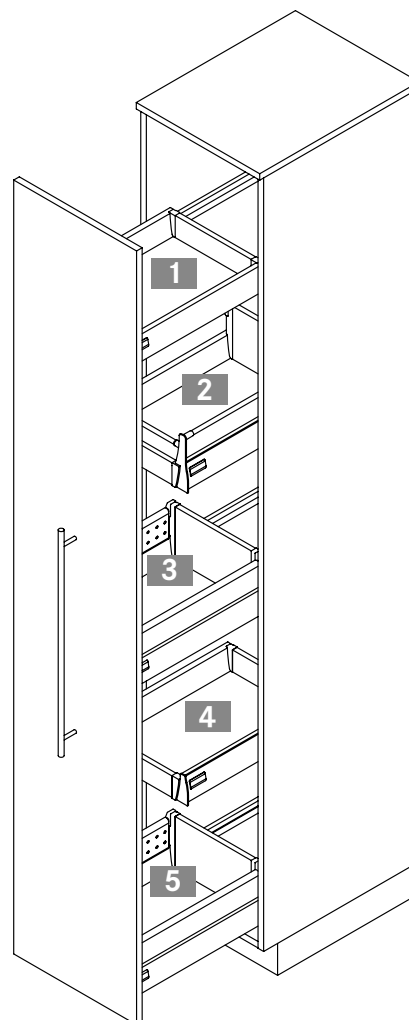

CROCKERY PULL-OUT CABINET

Application example consists of:

- 1 Inset drawer, DWD XP 40 kg
- 2 Inset pull-out with railing and Duowing, DWD XP 40 kg
- 3 Inset pull-out with railing and Duowing, DWD XP 60 kg

DWD XP full extension drawer 40/60 kg	580
DWD XP Tipmatic Plus	582

Installation technology	757
-------------------------	-----

- The flexible and elegant solution for pull-out larders
- Top performance through freely moving inset drawers and pull-outs
- Optimal access to contents
- Can be complemented with all add-on systems
- Can be complemented with the modern Magic Optima dividing system ensuring items stay in their place

PULL-OUT LARDER

Application example consists of:

- 1** Drawer H95
- 2** Inset pull-out with railing
- 3** Pot drawer with railing and Duowing
- 4** Inset drawer
- 5** Pot drawer with railing and Duowing

NOTES

1 + **3** + **5** are attached to the front

Recommended cabinet widths 300 - 400 mm

3

DWD XP drawer H95	540
DWD XP inset pull-out H95	552

DWD XP inset drawer H95	542
DWD XP pot drawer H95 round railing	548